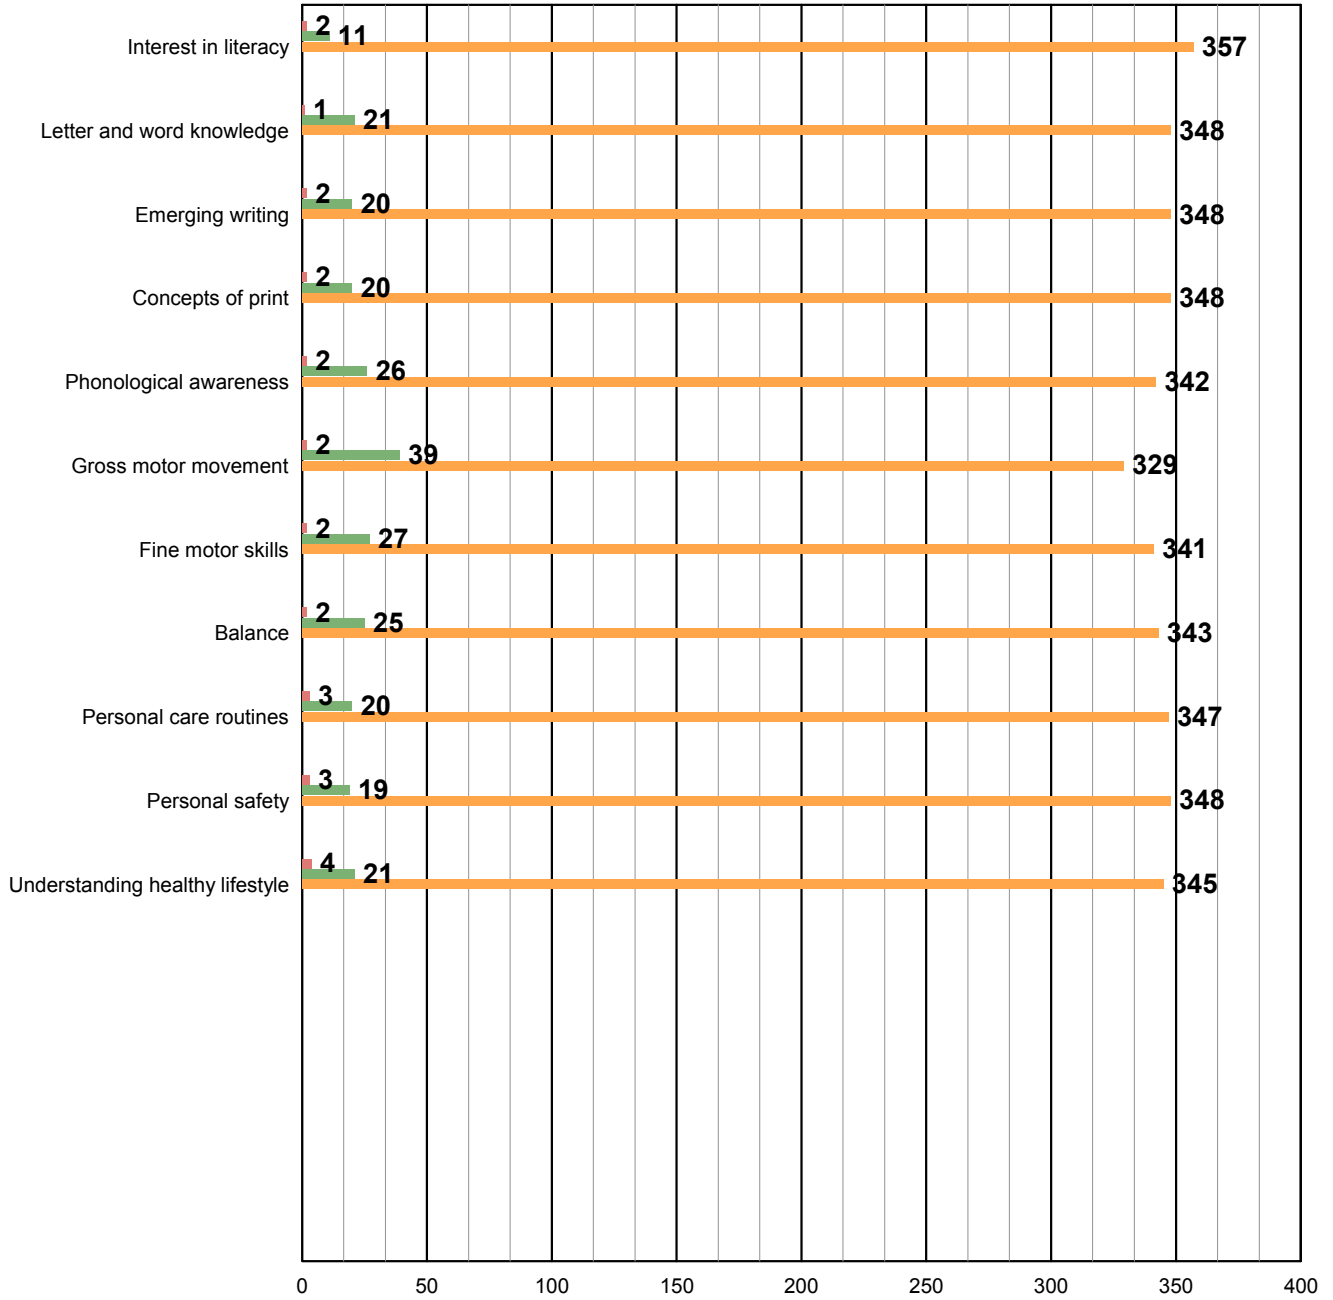

Mission Neighborhood Center

5430 - Ratings Gains for Children in Each Instrument Item

DRDP-R

09-10 1st 10/20/2009 - 10/23/2009 to 09-10 3rd 06/08/2010 - 06/14/2010

Percent of Children for each Rating

Mission Neighborhood Center

5430 - Ratings Gains for Children in Each Instrument Item

DRDP-R

09-10 1st 10/20/2009 - 10/23/2009 to 09-10 3rd 06/08/2010 - 06/14/2010

Percent of Children for each Rating

Mission Neighborhood Center

5430 - Ratings Gains for Children in Each Instrument Item

DRDP-R

09-10 1st 10/20/2009 - 10/23/2009 to 09-10 3rd 06/08/2010 - 06/14/2010

Percent of Children for each Rating