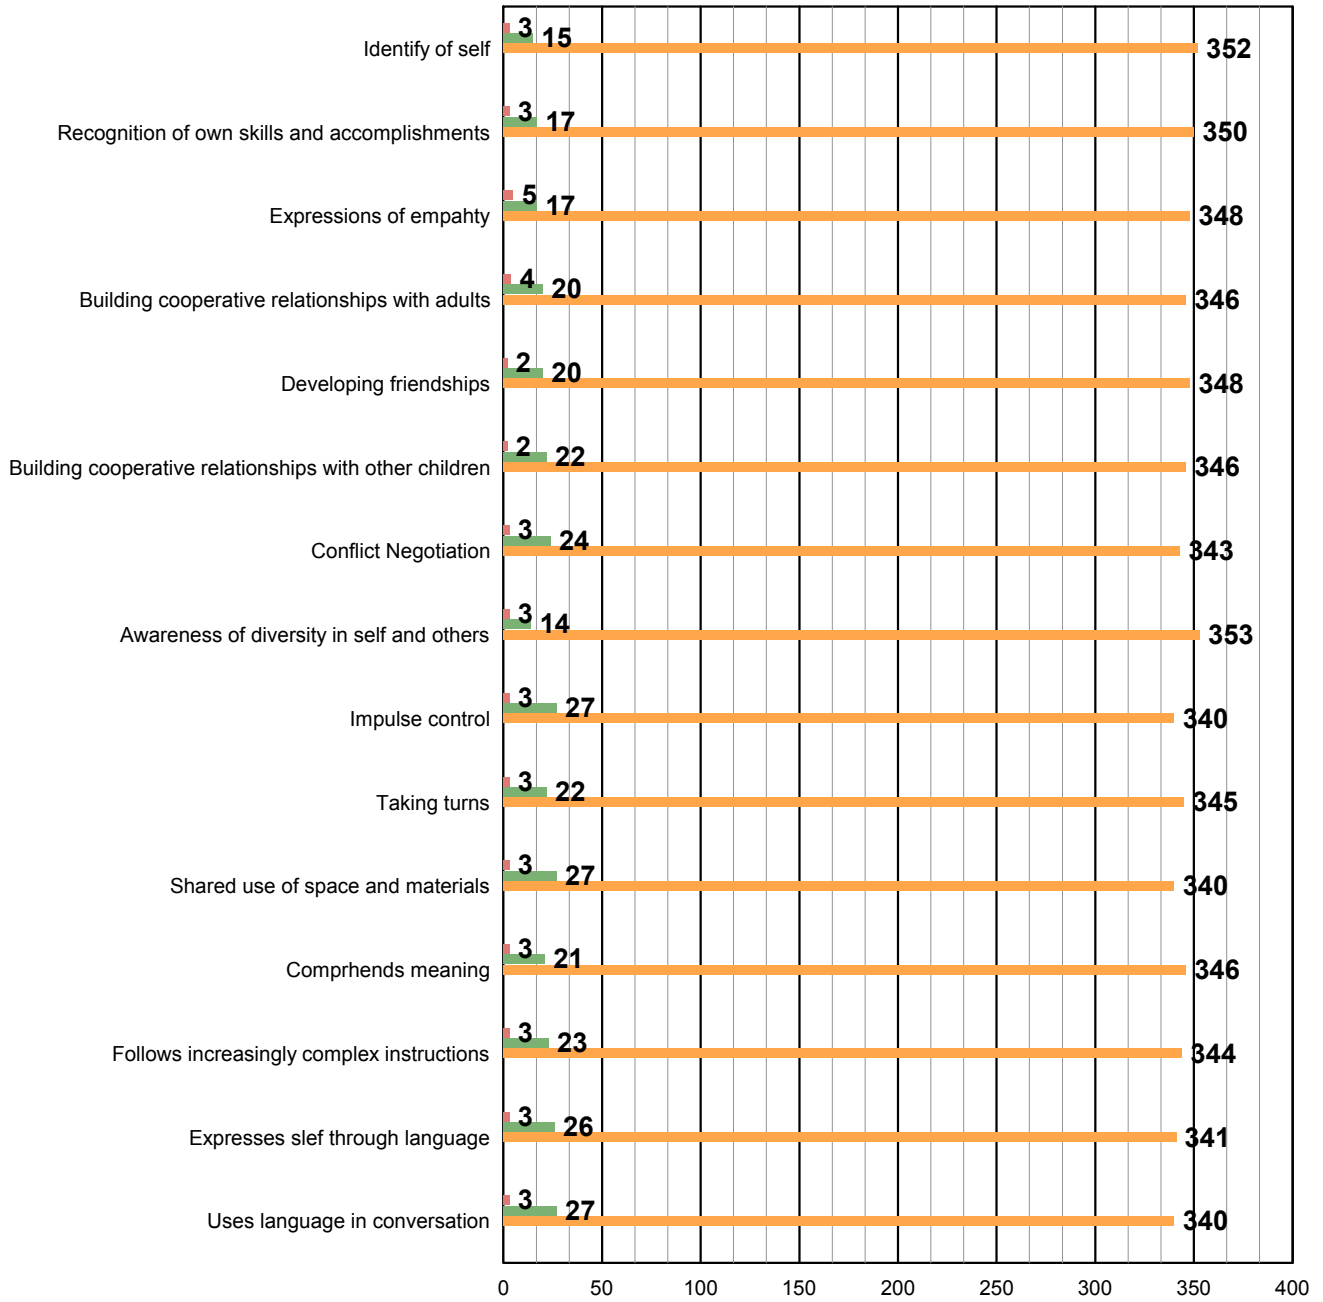

Mission Neighborhood Center

5430 - Ratings Gains for Children in Each Instrument Item

DRDP-R

09-10 1st 10/20/2009 - 10/23/2009 to 09-10 3rd 06/08/2010 - 06/14/2010

Percent of Children for each Rating

Mission Neighborhood Center

5430 - Ratings Gains for Children in Each Instrument Item

DRDP-R

09-10 1st 10/20/2009 - 10/23/2009 to 09-10 3rd 06/08/2010 - 06/14/2010

Percent of Children for each Rating

Mission Neighborhood Center

5430 - Ratings Gains for Children in Each Instrument Item

DRDP-R

09-10 1st 10/20/2009 - 10/23/2009 to 09-10 3rd 06/08/2010 - 06/14/2010

Percent of Children for each Rating