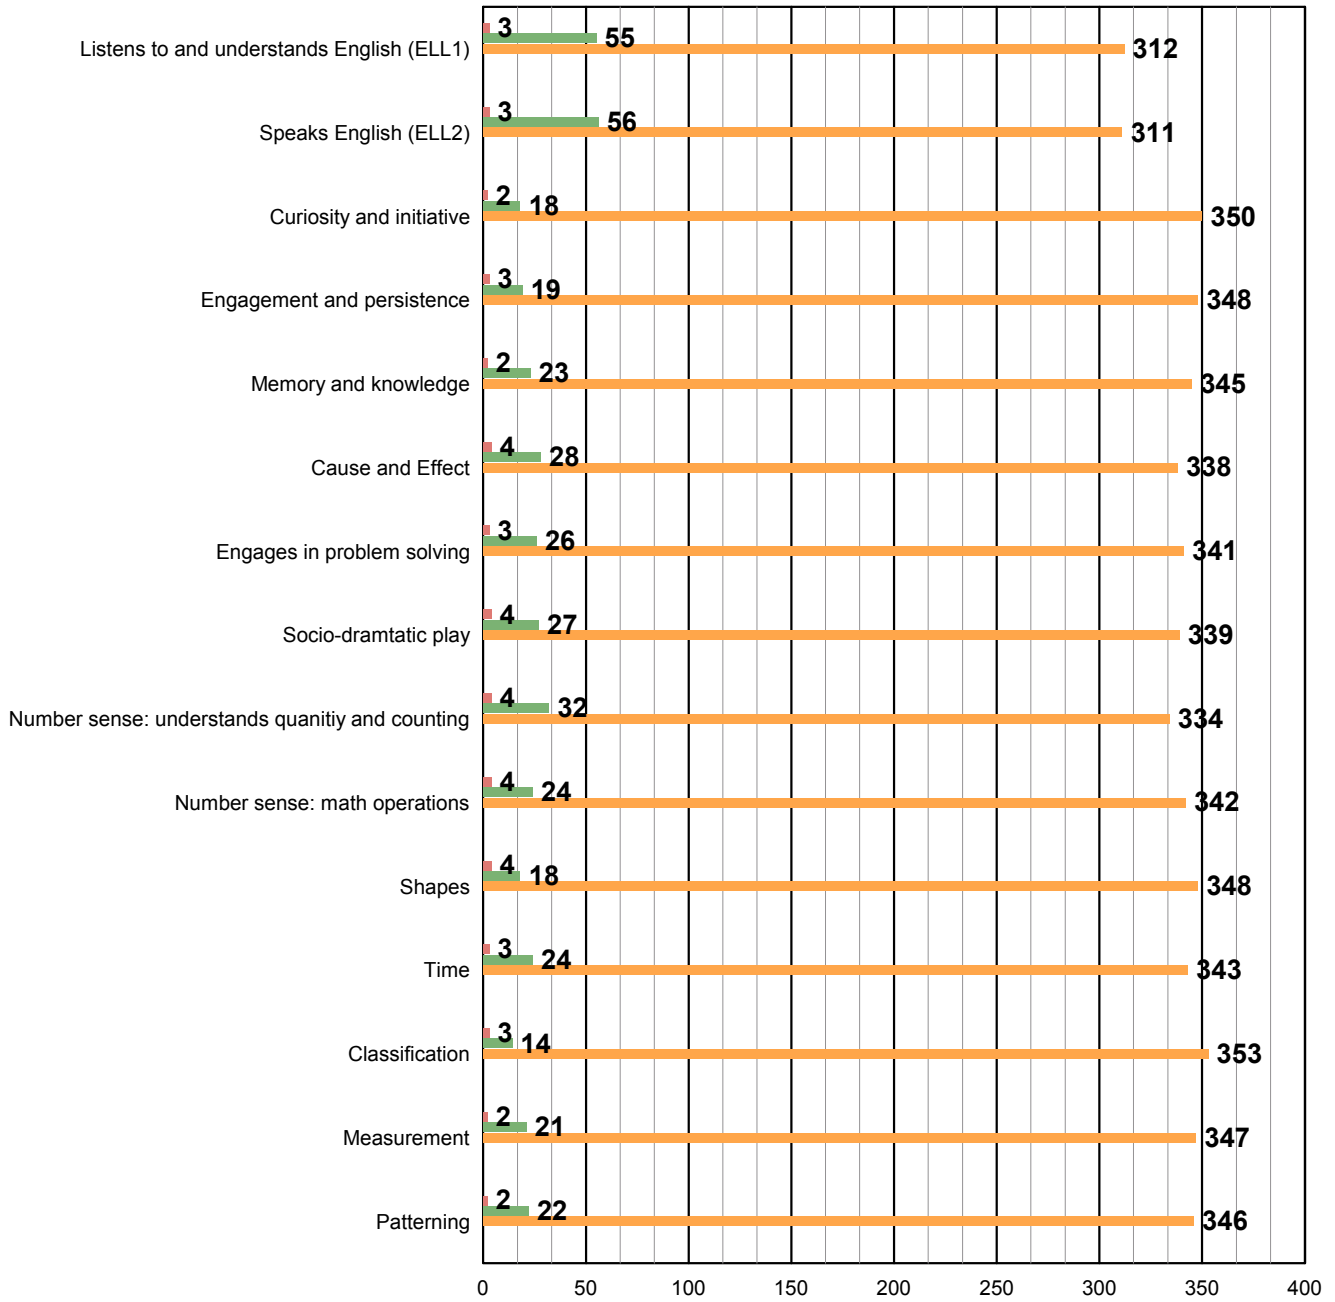

Mission Neighborhood Center

5430 - Ratings Gains for Children in Each Instrument Item

DRDP-R

09-10 1st 10/20/2009 - 10/23/2009 to 09-10 3rd 06/08/2010 - 06/14/2010

Percent of Children for each Rating

Mission Neighborhood Center

5430 - Ratings Gains for Children in Each Instrument Item

DRDP-R

09-10 1st 10/20/2009 - 10/23/2009 to 09-10 3rd 06/08/2010 - 06/14/2010

Percent of Children for each Rating

Mission Neighborhood Center

5430 - Ratings Gains for Children in Each Instrument Item

DRDP-R

09-10 1st 10/20/2009 - 10/23/2009 to 09-10 3rd 06/08/2010 - 06/14/2010

Percent of Children for each Rating